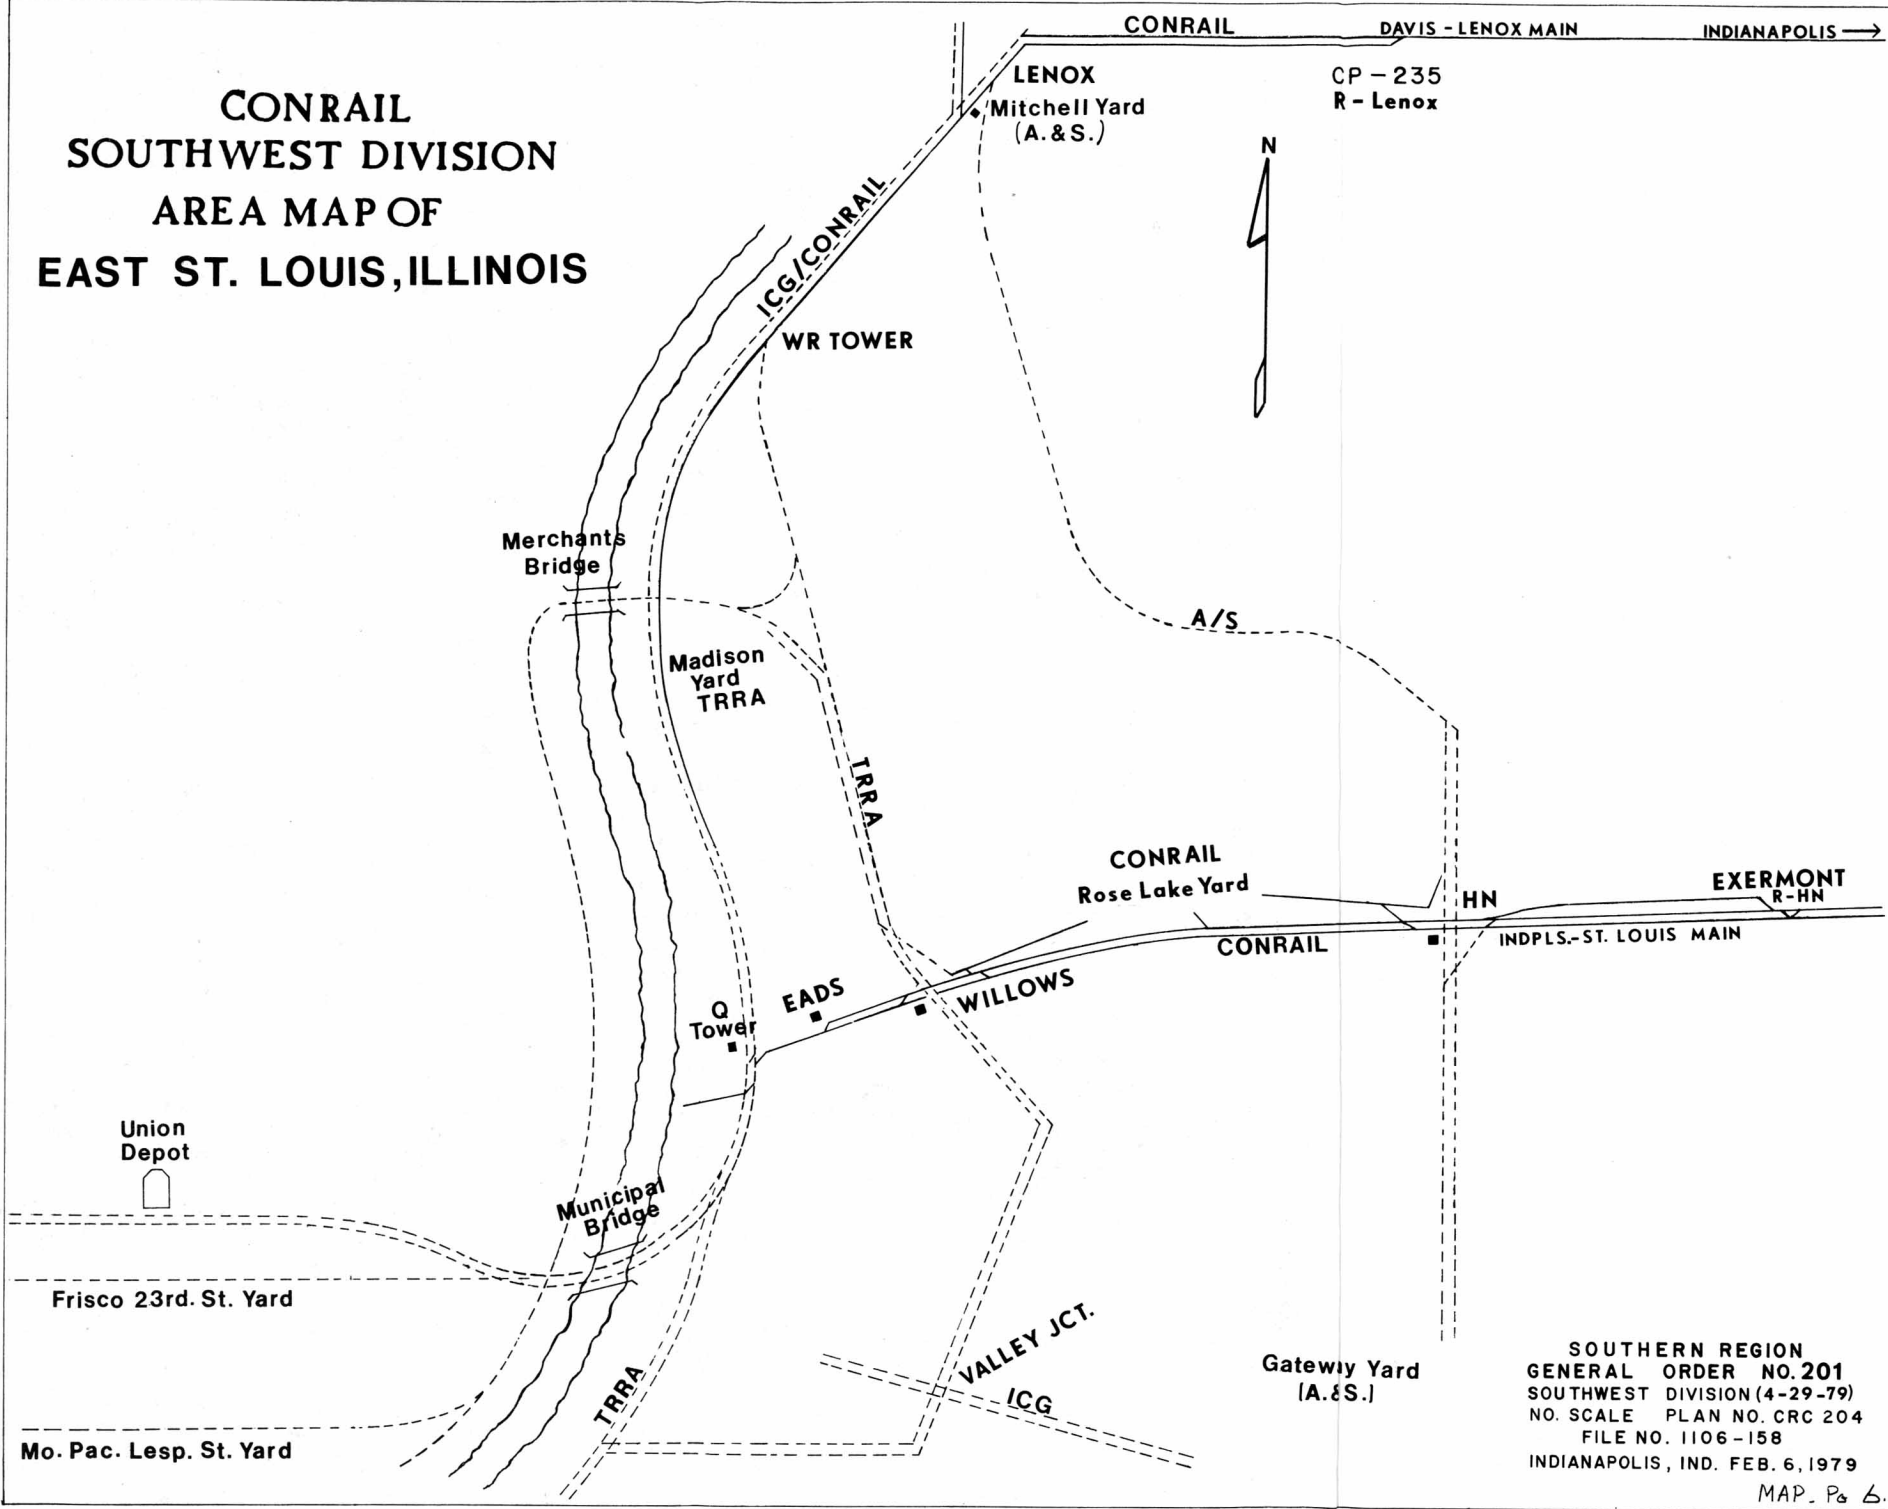

**CONRAIL  
SOUTHWEST DIVISION  
AREA MAP OF  
EAST ST. LOUIS, ILLINOIS**

SOUTHERN REGION  
GENERAL ORDER NO. 201  
SOUTHWEST DIVISION (4-29-79)  
NO. SCALE PLAN NO. CRC 204  
FILE NO. 1106-158  
INDIANAPOLIS, IND. FEB. 6, 1979