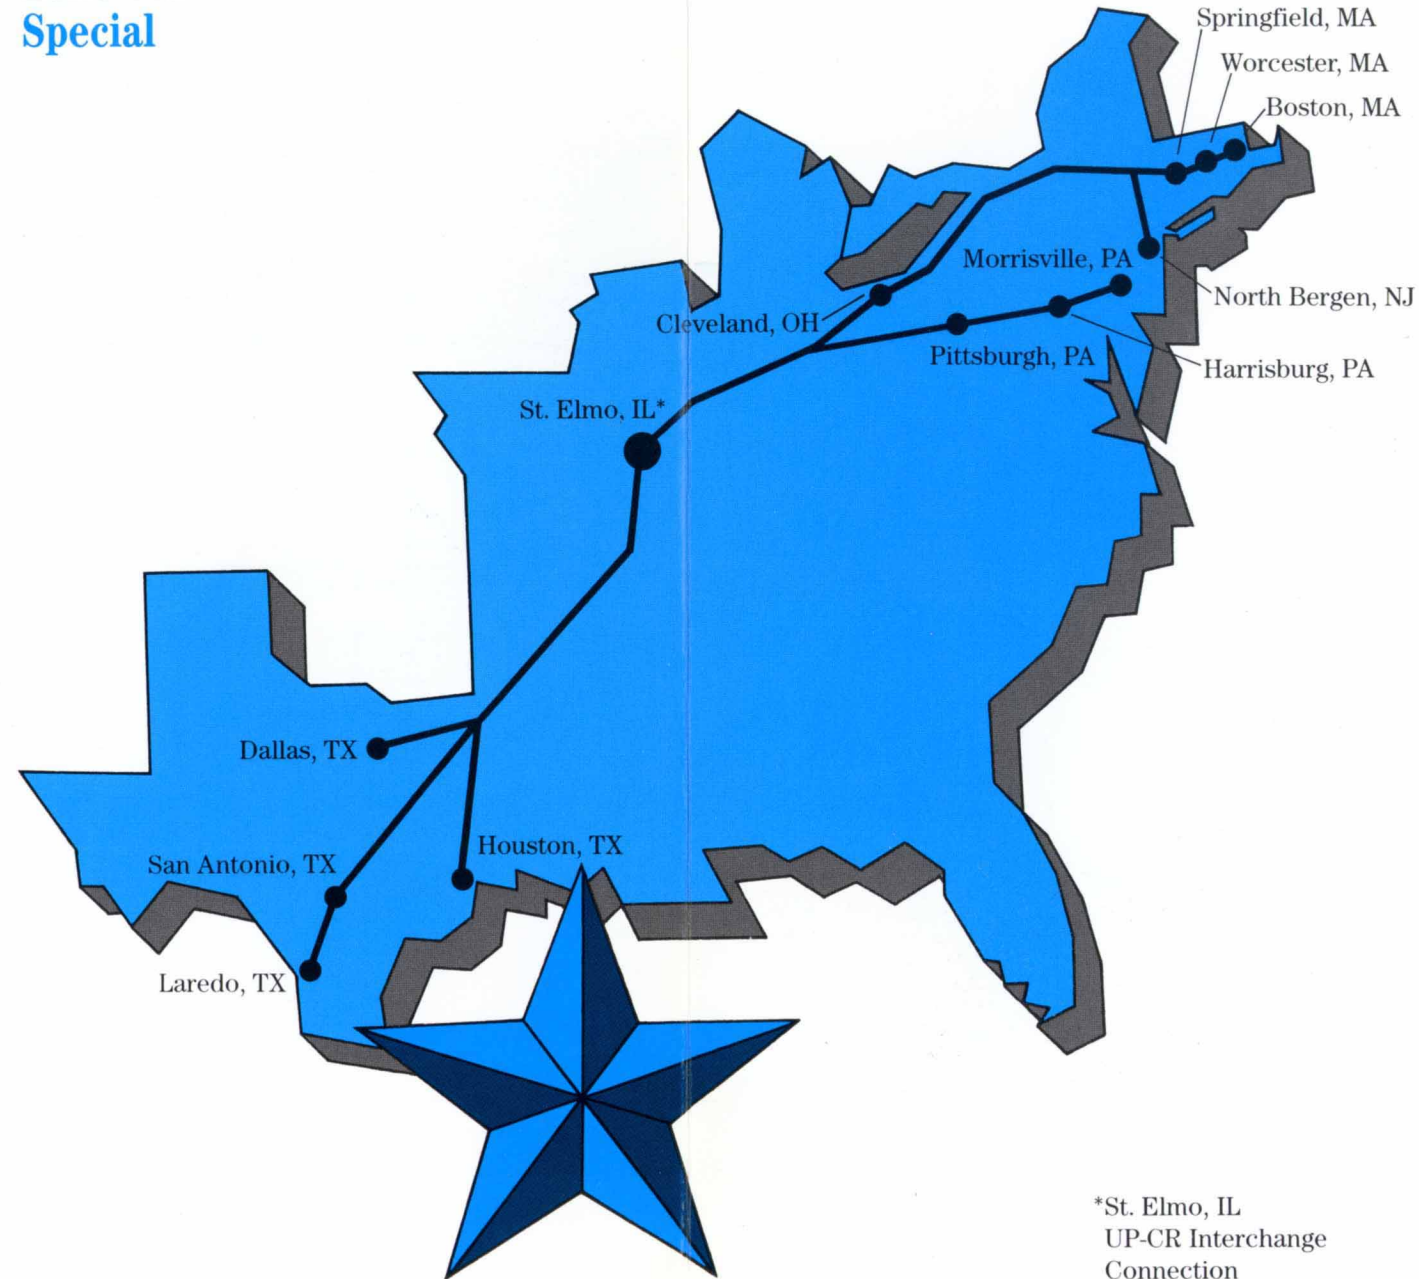

Significant Savings, Too

Lone Star service is cost efficient. At about 90¢ a mile, your shipping costs will enable you to undercut the competition and pass cost savings on to *your* customers. Our prices are lower than highway carrier shipping options, and our schedules are unsurpassed. We consistently deliver the best value for your shipping dollar.

Easy to Use

When you choose the Lone Star Special, you leave potential highway traffic delays behind. It's a choice you never had before—but one with substantial benefits.

Lone Star Special

*St. Elmo, IL
UP-CR Interchange
Connection

Call your Conrail Authorized Intermodal Agent to arrange pick-up and delivery. You'll get fast, one-stop shipping convenience from Conrail and Union Pacific with just one bill. It's easy! Call today!