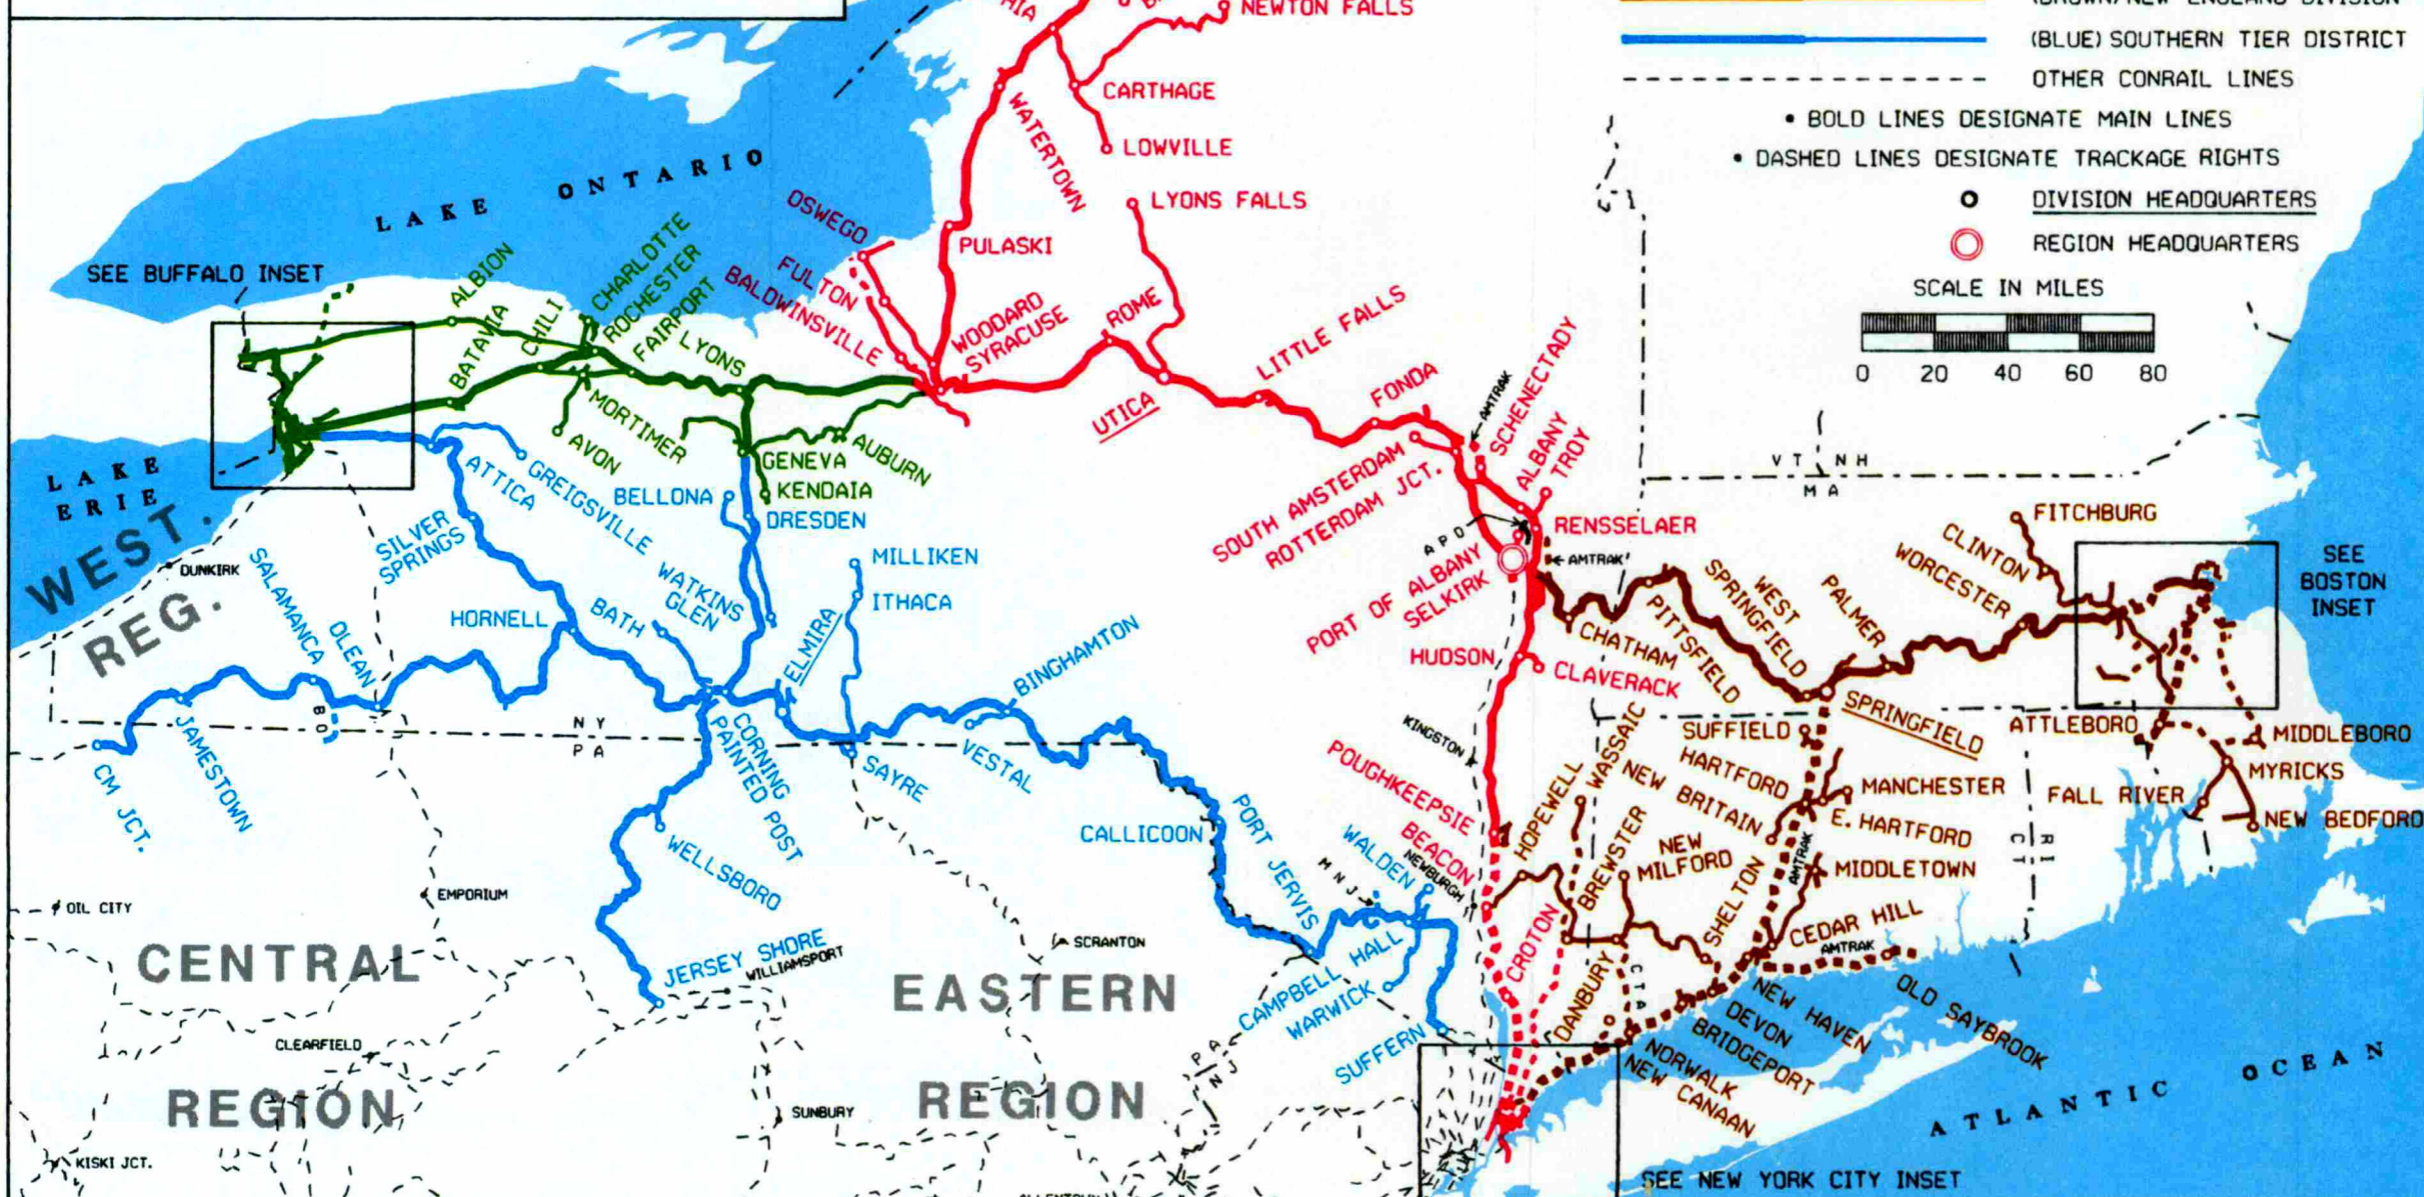

NORTHEASTERN REGION MAP

OFFICE OF CHIEF ENGINEER,
DESIGN & CONSTRUCTION
CONSOLIDATED RAIL CORPORATION

APRIL, 1986
PHILADELPHIA, PA

LEGEND

- (GREEN) BUFFALO DIVISION
- (RED) MOHAWK-HUDSON DIVISION
- (BROWN) NEW ENGLAND DIVISION
- (BLUE) SOUTHERN TIER DISTRICT
- OTHER CONRAIL LINES
- BOLD LINES DESIGNATE MAIN LINES
- DASHED LINES DESIGNATE TRackage RIGHTS
- DIVISION HEADQUARTERS
- REGION HEADQUARTERS