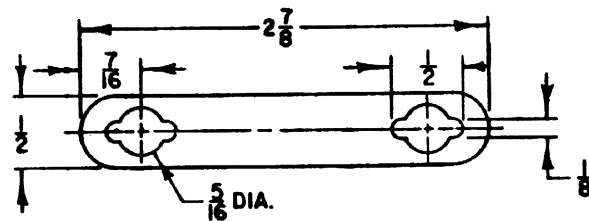

- 2700-1 - RED
- 2700-2 - YELLOW
- 2700-3 - GREEN
- 2700-4 - WHITE

SUITABLE GRADE OF CARDBOARD
.014 TO .020 INCH THICKNESS.

2700-8
ALUMINUM, NO. 20 AWG.
TO BE MARKED WITH STENCILS

2700-9
NO. 11 ROOFING NAILS
REGULAR HEAD
TINNED BARBED WIRE

2700-10
WHITE OPAQUE RIDGID VINYL PLASTIC —
MATTE FINISH ONE SIDE
.030 INCH THICK

2700-11
WHITE OPAQUE RIDGID VINYL PLASTIC —
MATTE FINISH ONE SIDE
.030 INCH THICK

ACCOUNT REFERENCE NUMBERS

2700-1 02-575800
2700-2 02-575826
2700-3 02-575842
2700-4 02-575867