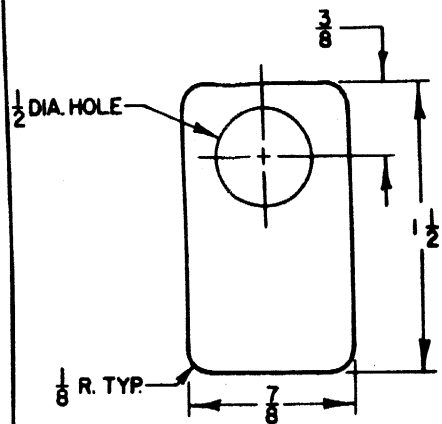

- 2700-1 - RED
- 2700-2 - YELLOW
- 2700-3 - GREEN
- 2700-4 - WHITE

SUITABLE GRADE OF CARDBOARD
.014 TO .020 INCH THICKNESS.

2700-8
ALUMINUM, NO. 20 AWG.
TO BE MARKED WITH STENCILS

2700-9
NO. 11 ROOFING NAILS
REGULAR HEAD
TINNED BARBED WIRE

2700-10
WHITE OPAQUE RIDGID VINYL PLASTIC —
MATTE FINISH ONE SIDE
.030 INCH THICK

2700-11
WHITE OPAQUE RIDGID VINYL PLASTIC —
MATTE FINISH ONE SIDE
.030 INCH THICK

ACCOUNT REFERENCE NUMBERS

2700-1 02-575800
2700-2 02-575826
2700-3 02-575842
2700-4 02-575867