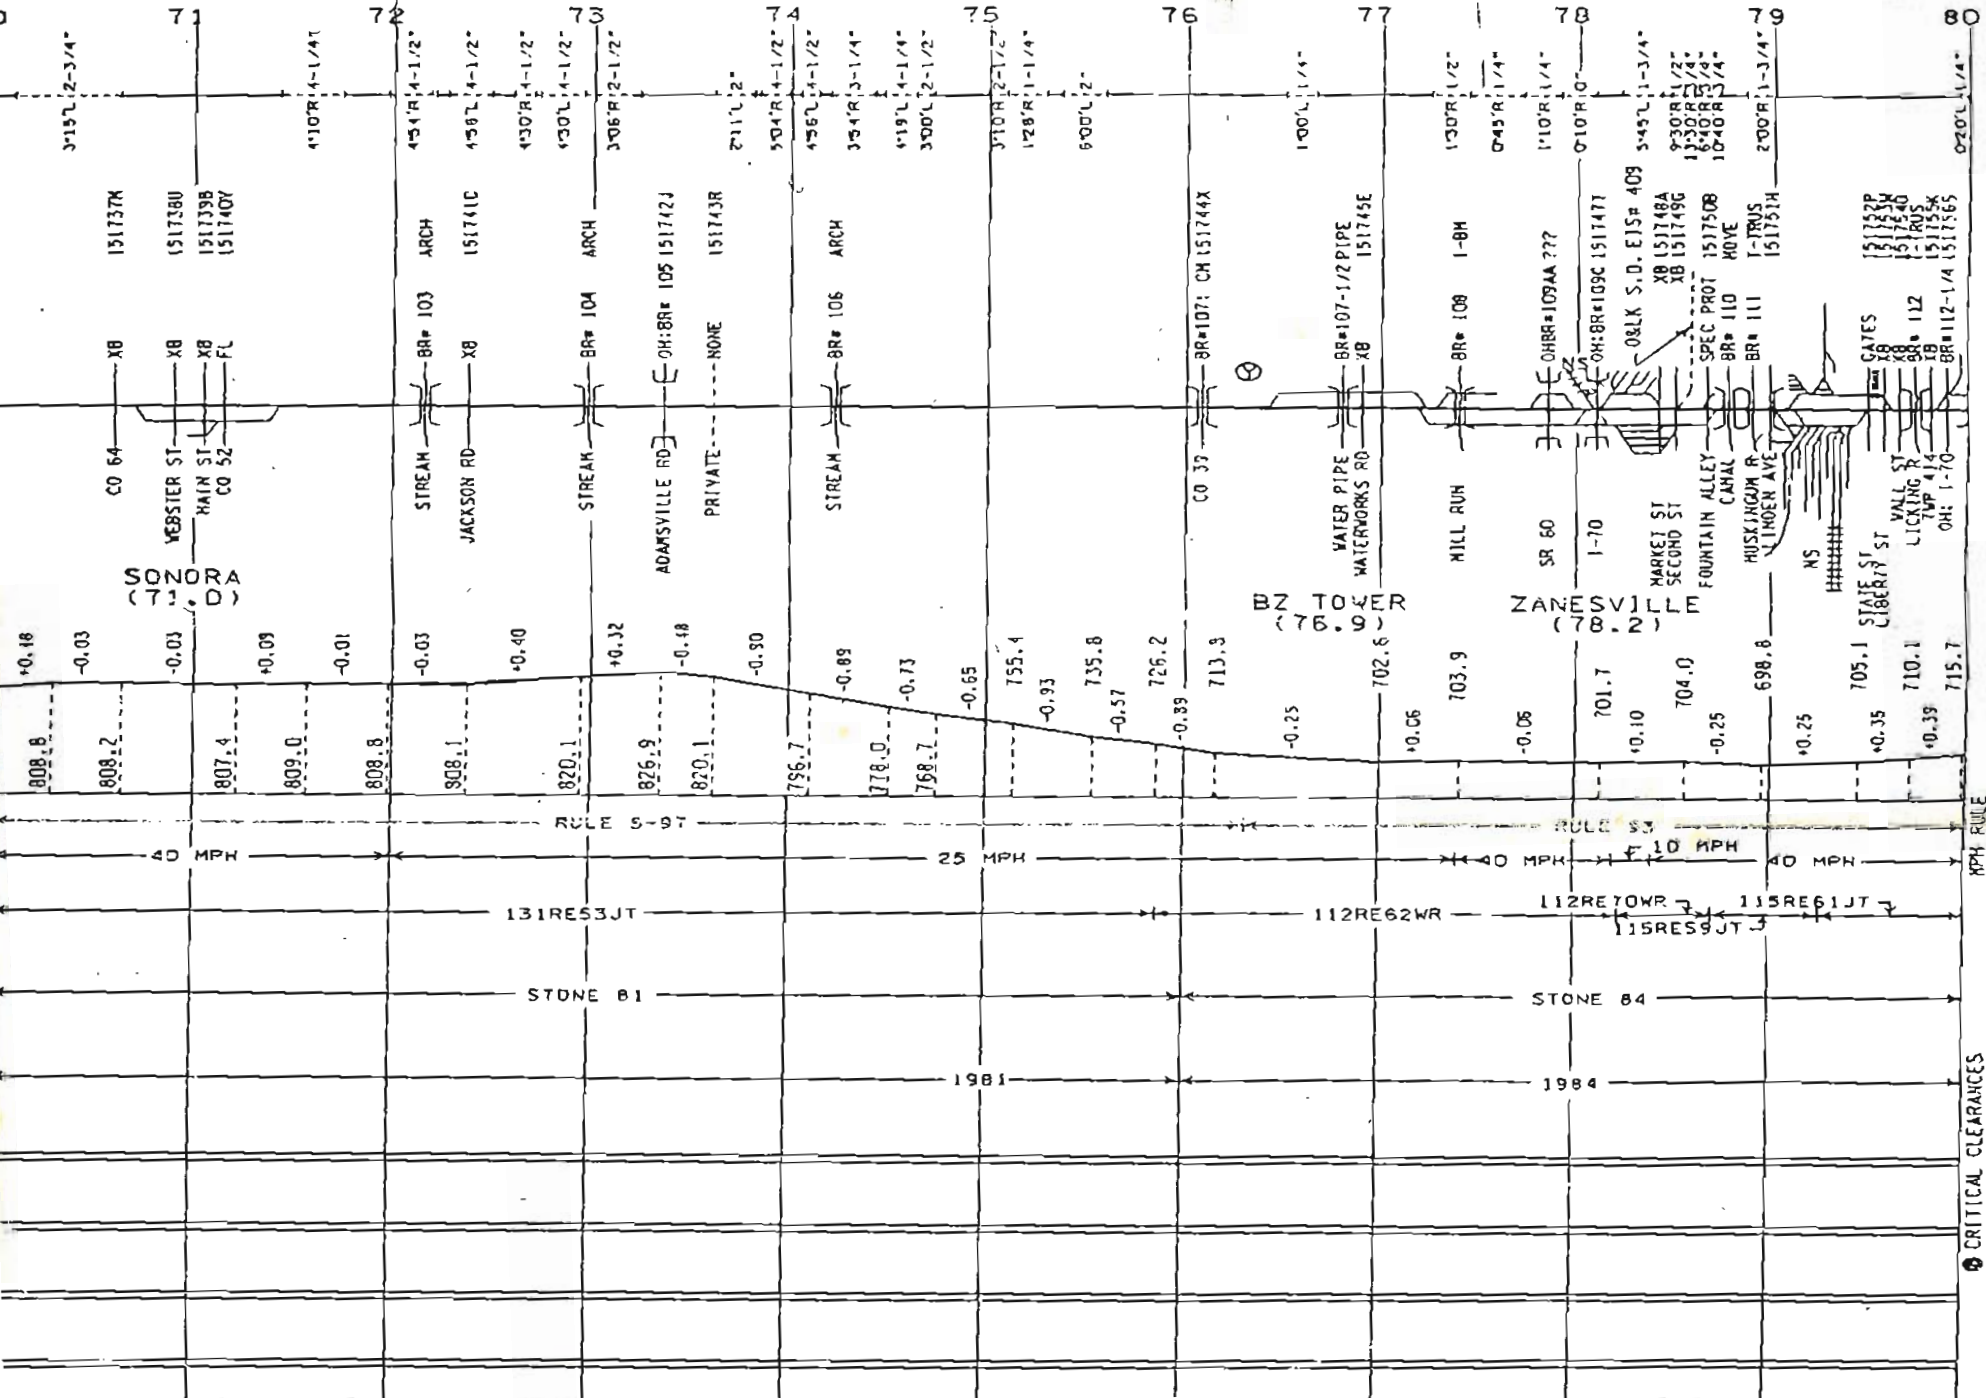

MPH RULE
CRITICAL CLEARANCES

5 PSES
1:30

Speed @ 40 MPH

CRITICAL CLEARANCES MPH RULE

CRITICAL CLEARANCES

VINCE 112 SURF RAIL TIES SURF RAIL

MPH RULE CRITICAL CLEARANCES