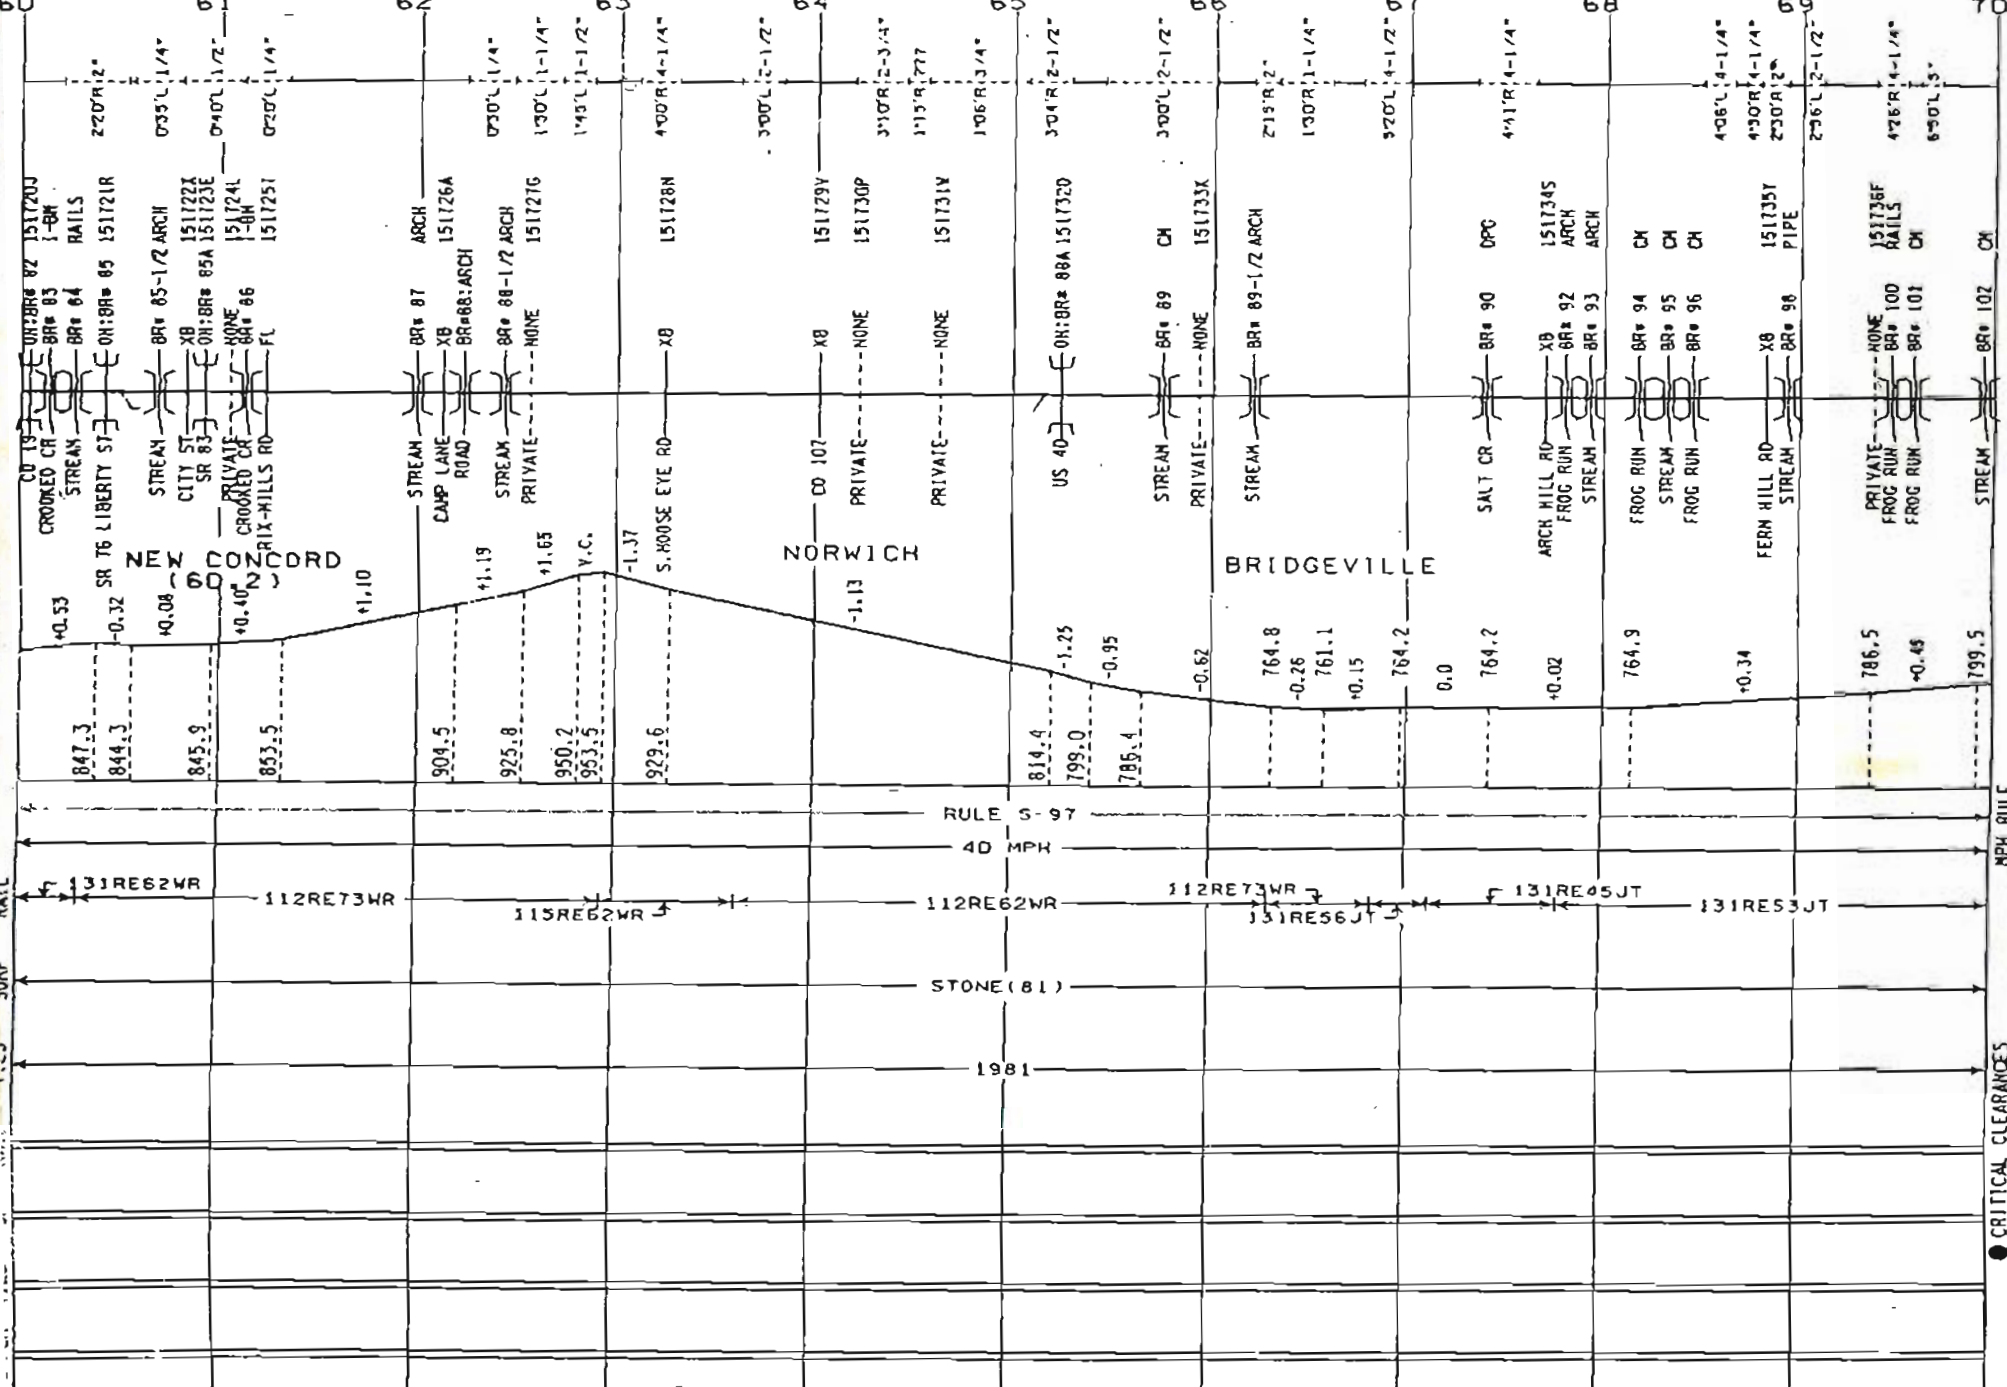

MPH RULE
CRITICAL CLEARANCES

5 PSES
1:30

Speed @ 40 MPH

CRITICAL CLEARANCES MPH RULE

CRITICAL CLEARANCES

VINCE 112 SURF RAIL TIES SURF RAIL

MPH RULE CRITICAL CLEARANCES