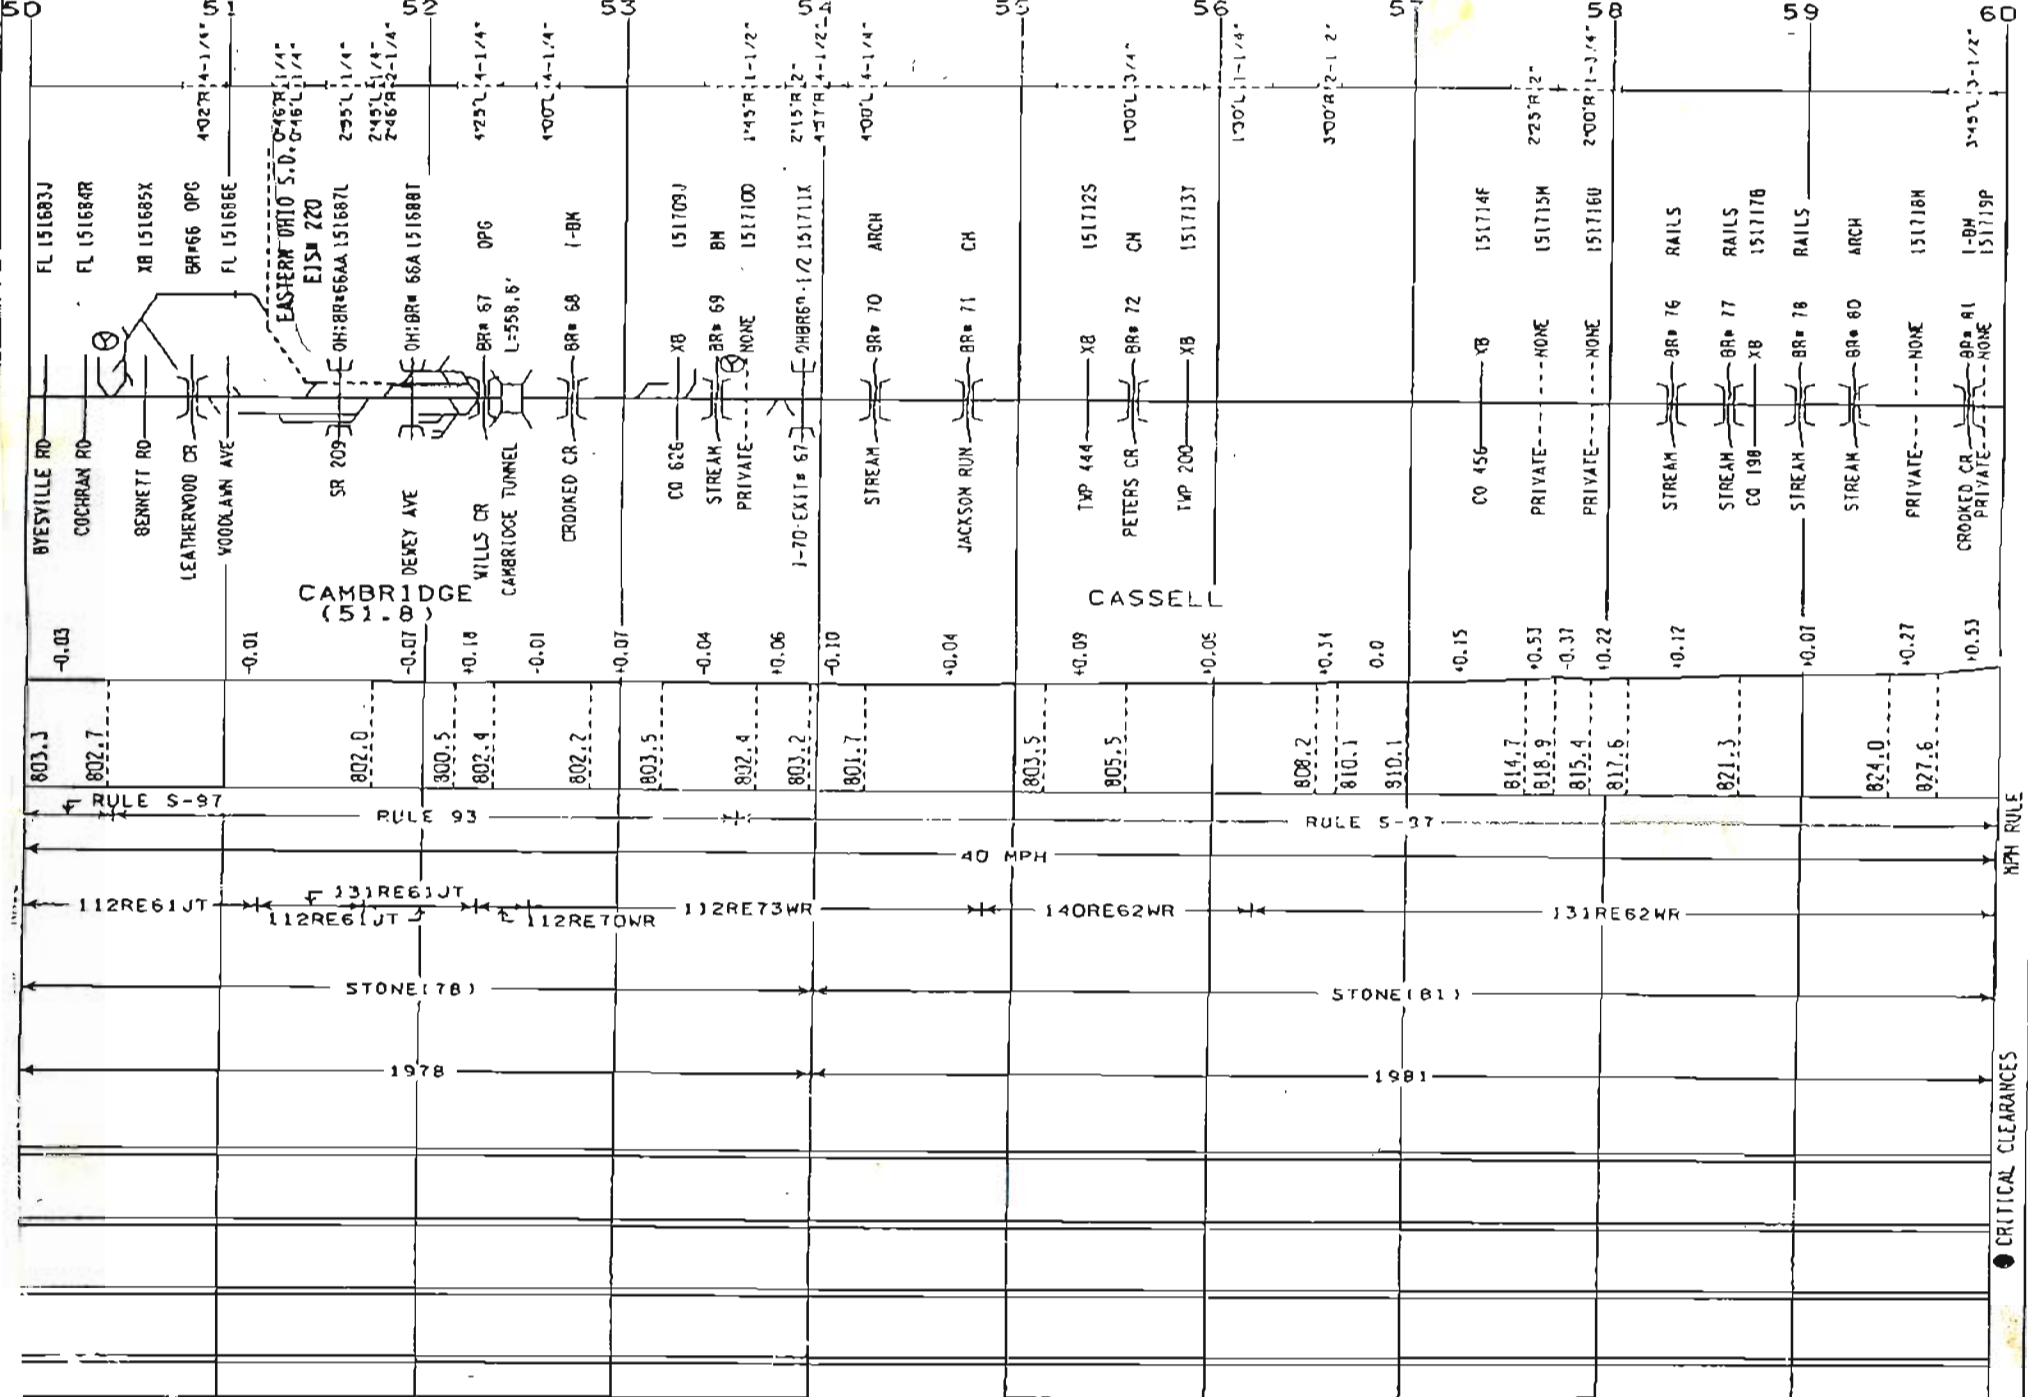

MPH RULE
CRITICAL CLEARANCES

5 PSES
1:30

Speed @ 40 MPH

CRITICAL CLEARANCES MPH RULE

CRITICAL CLEARANCES

VINCE 112 SURF RAIL TIES SURF RAIL

MPH RULE CRITICAL CLEARANCES