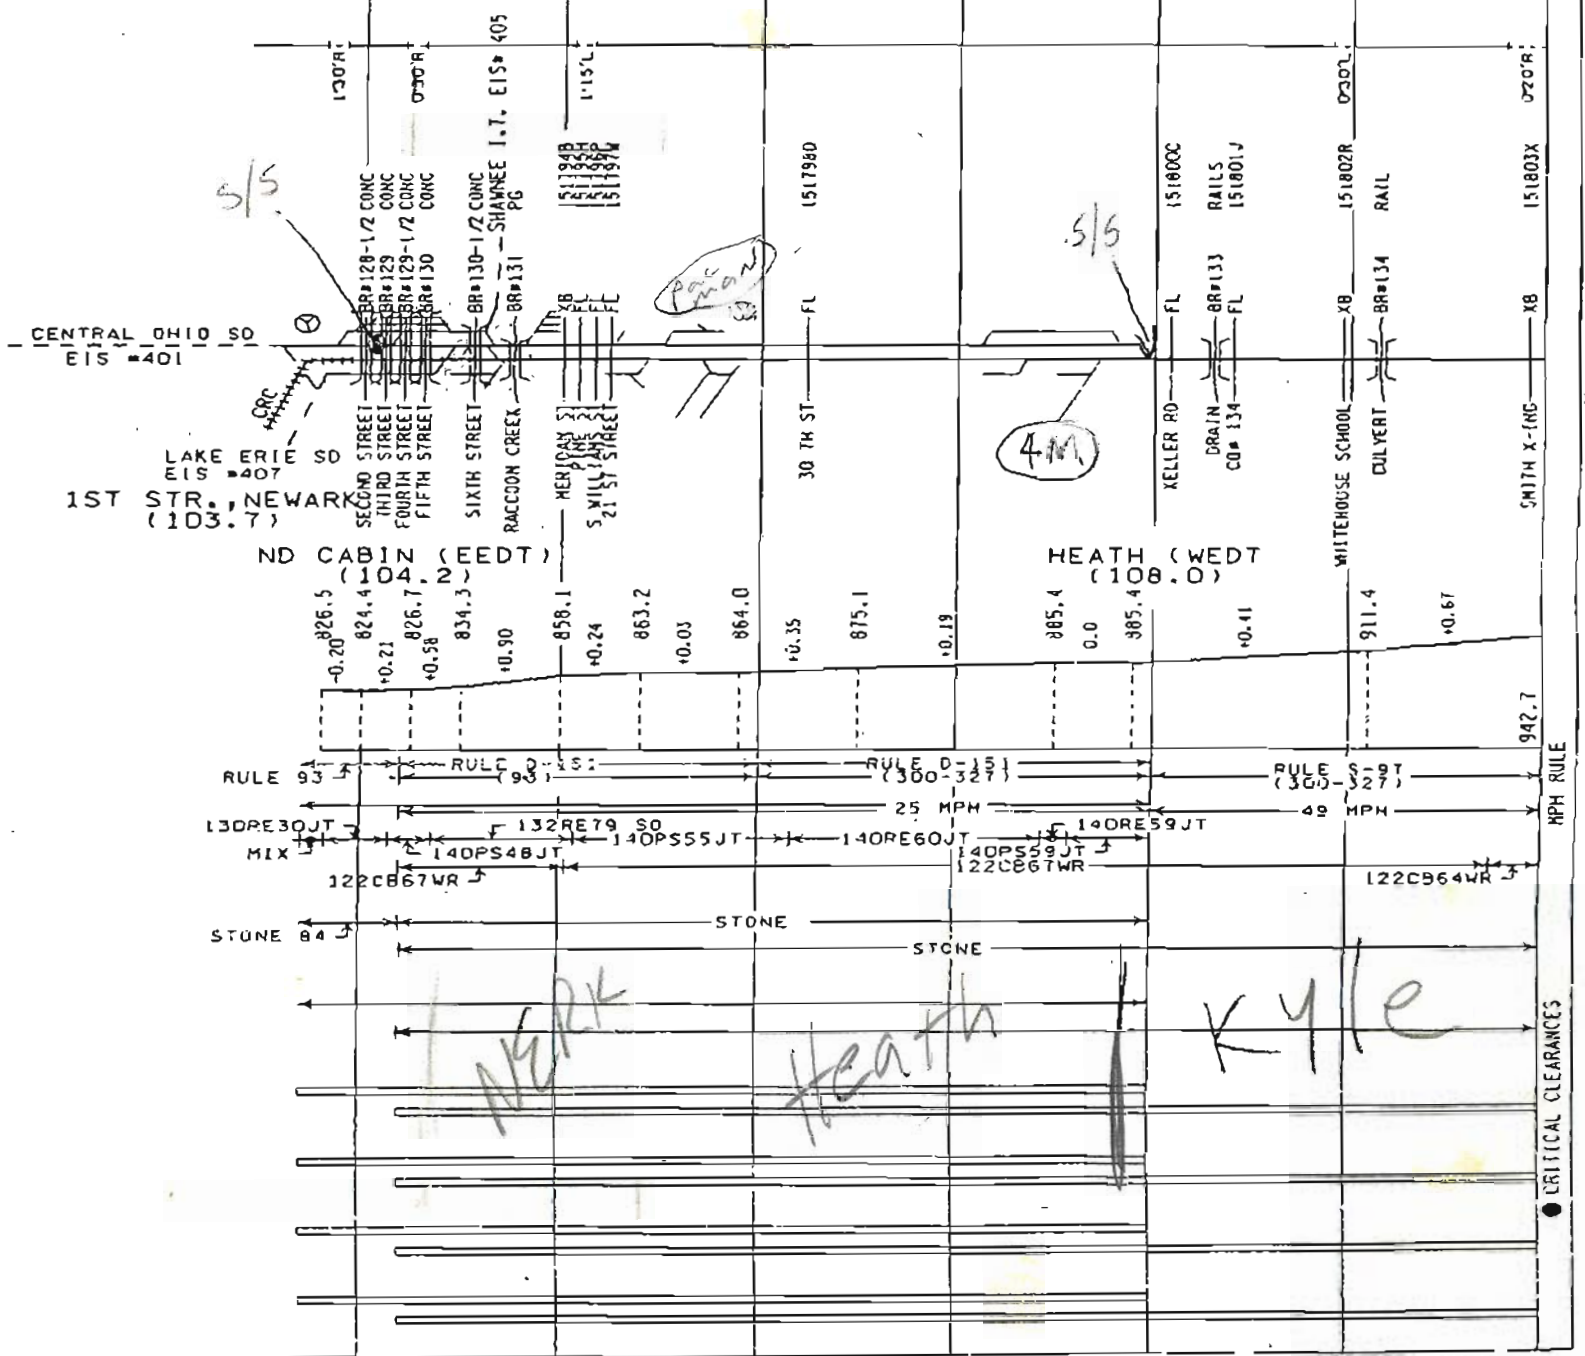

MPH RULE
CRITICAL CLEARANCES

5 PSES
1:30

Speed @ 40 MPH

CRITICAL CLEARANCES MPH RULE

CRITICAL CLEARANCES

VINCE 112 SURF RAIL TIES SURF RAIL

MPH RULE CRITICAL CLEARANCES