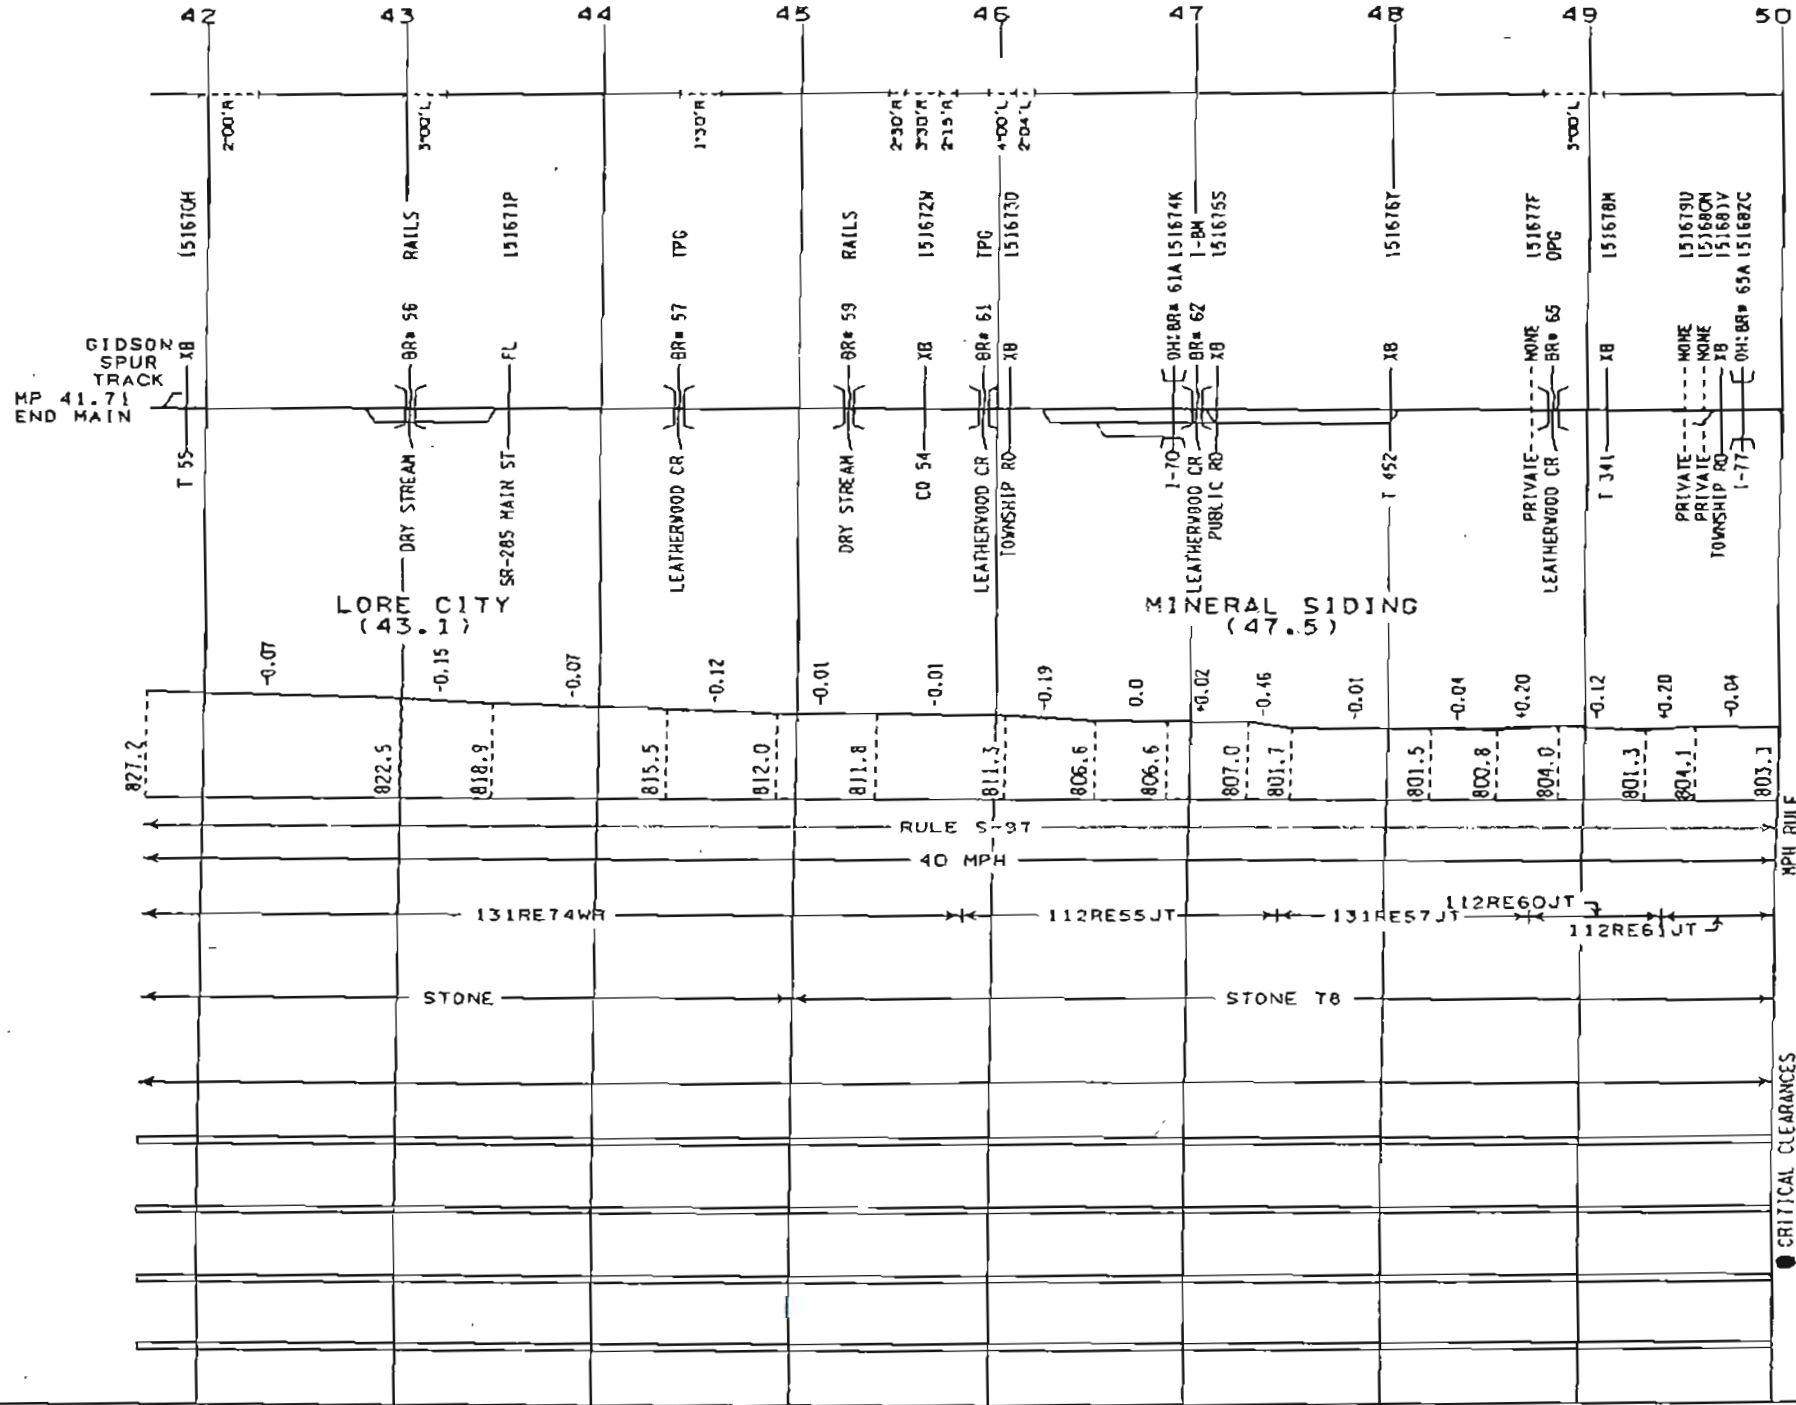

MPH RULE
CRITICAL CLEARANCES

5 PSES
1:30

Speed @ 40 MPH

CRITICAL CLEARANCES MPH RULE

CRITICAL CLEARANCES

VINCE 112 SURF RAIL TIES SURF RAIL

MPH RULE CRITICAL CLEARANCES