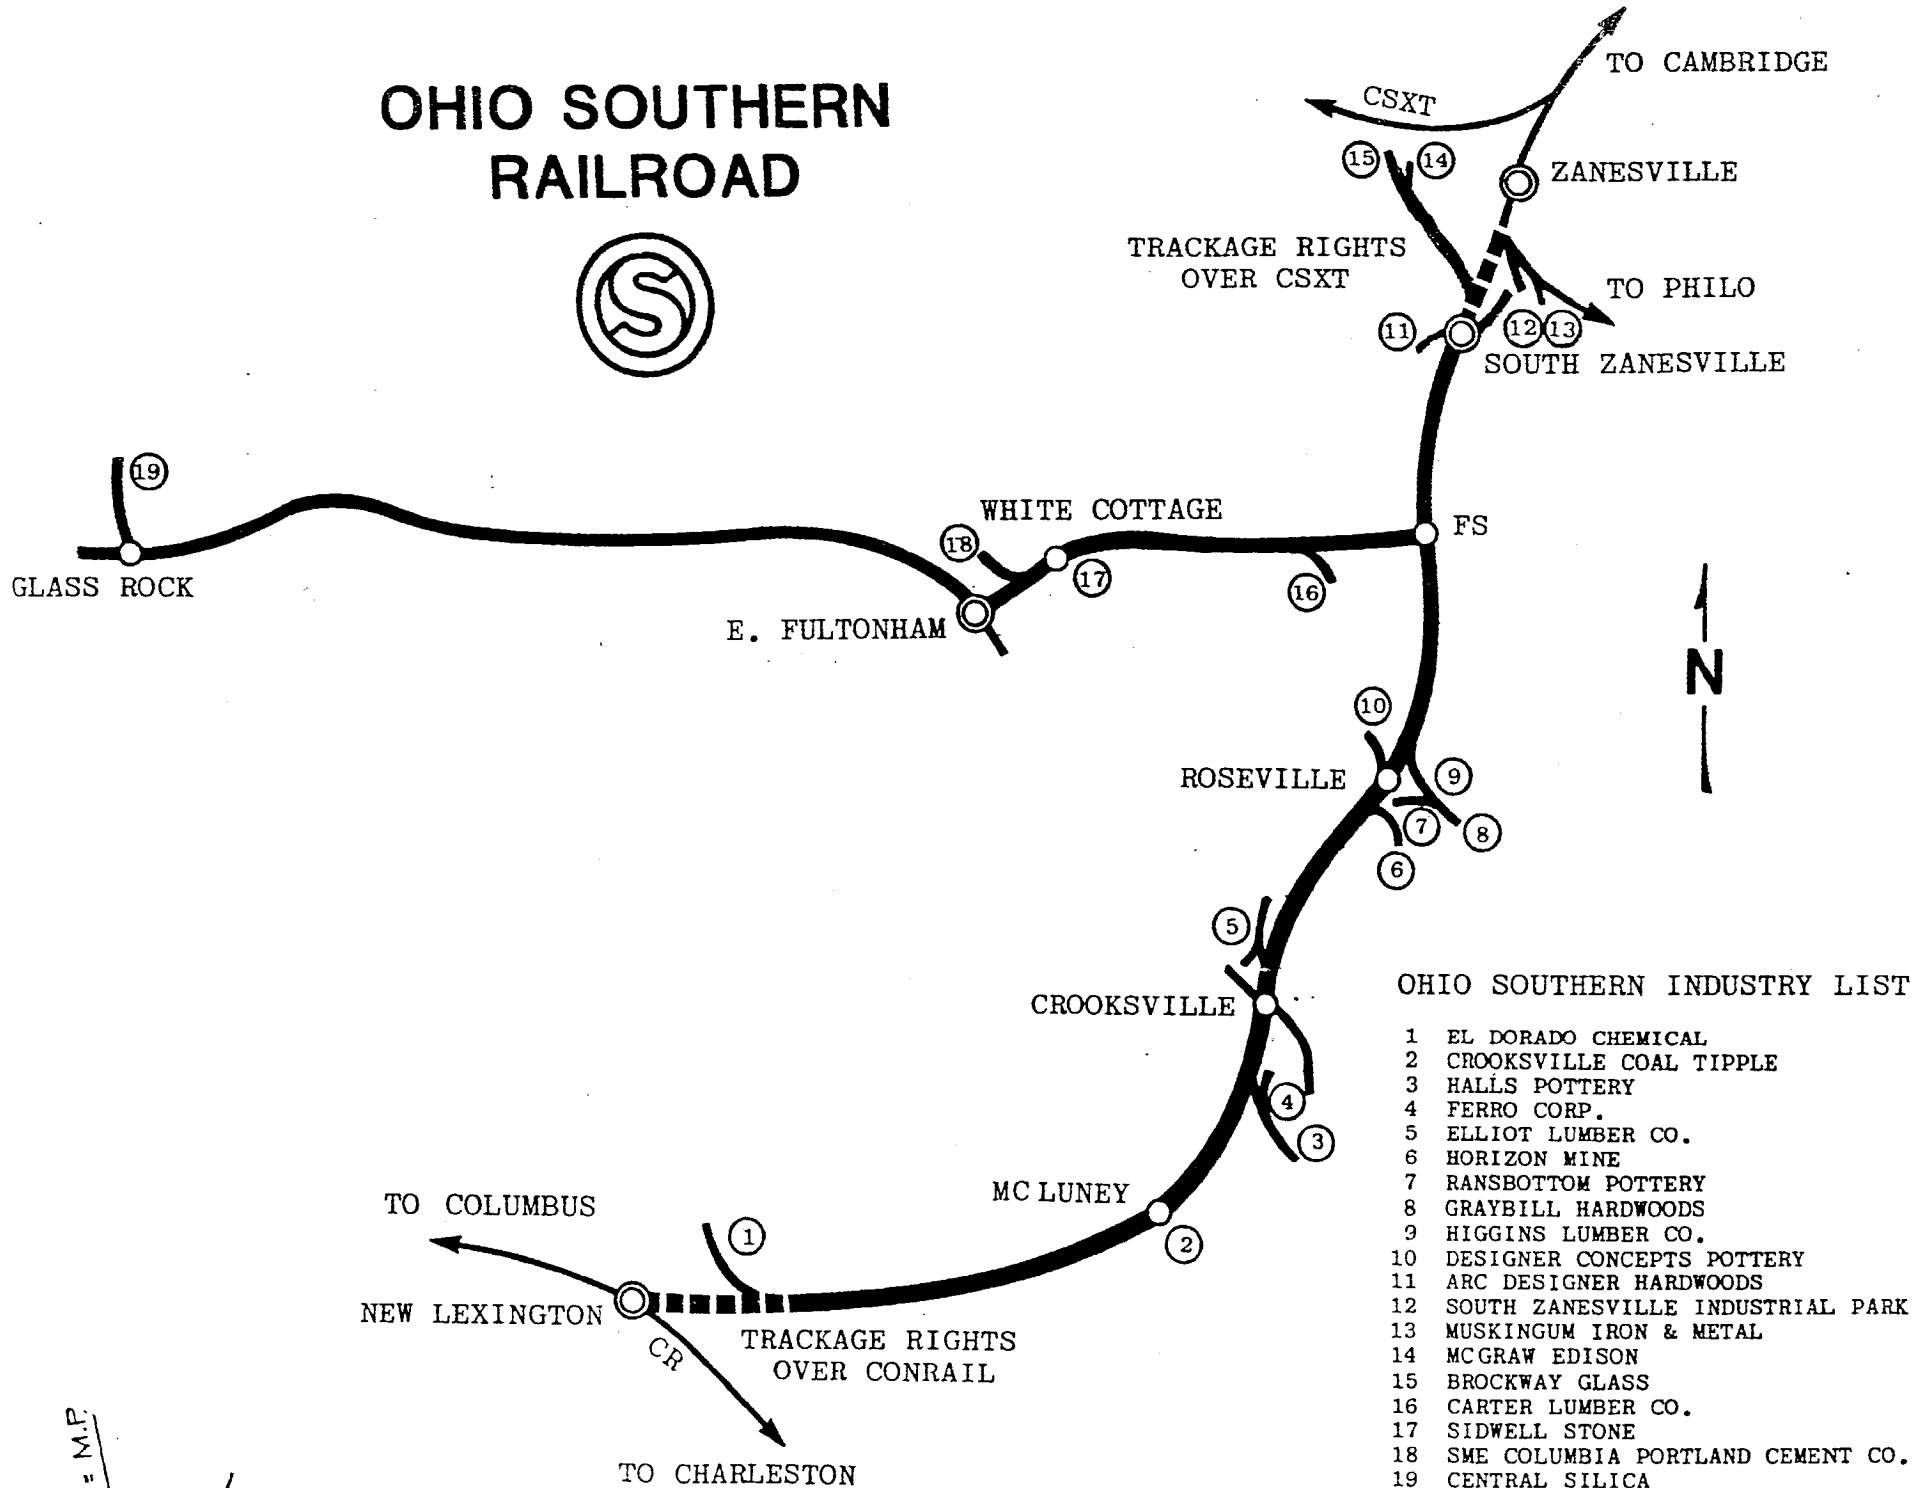

# OHIO SOUTHERN RAILROAD

## OHIO SOUTHERN INDUSTRY LIST

- 1 EL DORADO CHEMICAL
- 2 CROOKSVILLE COAL TIPPLE
- 3 HALLS POTTERY
- 4 FERRO CORP.
- 5 ELLIOT LUMBER CO.
- 6 HORIZON MINE
- 7 RANSBOTTOM POTTERY
- 8 GRAYBILL HARDWOODS
- 9 HIGGINS LUMBER CO.
- 10 DESIGNER CONCEPTS POTTERY
- 11 ARC DESIGNER HARDWOODS
- 12 SOUTH ZANESVILLE INDUSTRIAL PARK
- 13 MUSKINGUM IRON & METAL
- 14 MCGRAW EDISON
- 15 BROCKWAY GLASS
- 16 CARTER LUMBER CO.
- 17 SIDWELL STONE
- 18 SME COLUMBIA PORTLAND CEMENT CO.
- 19 CENTRAL SILICA