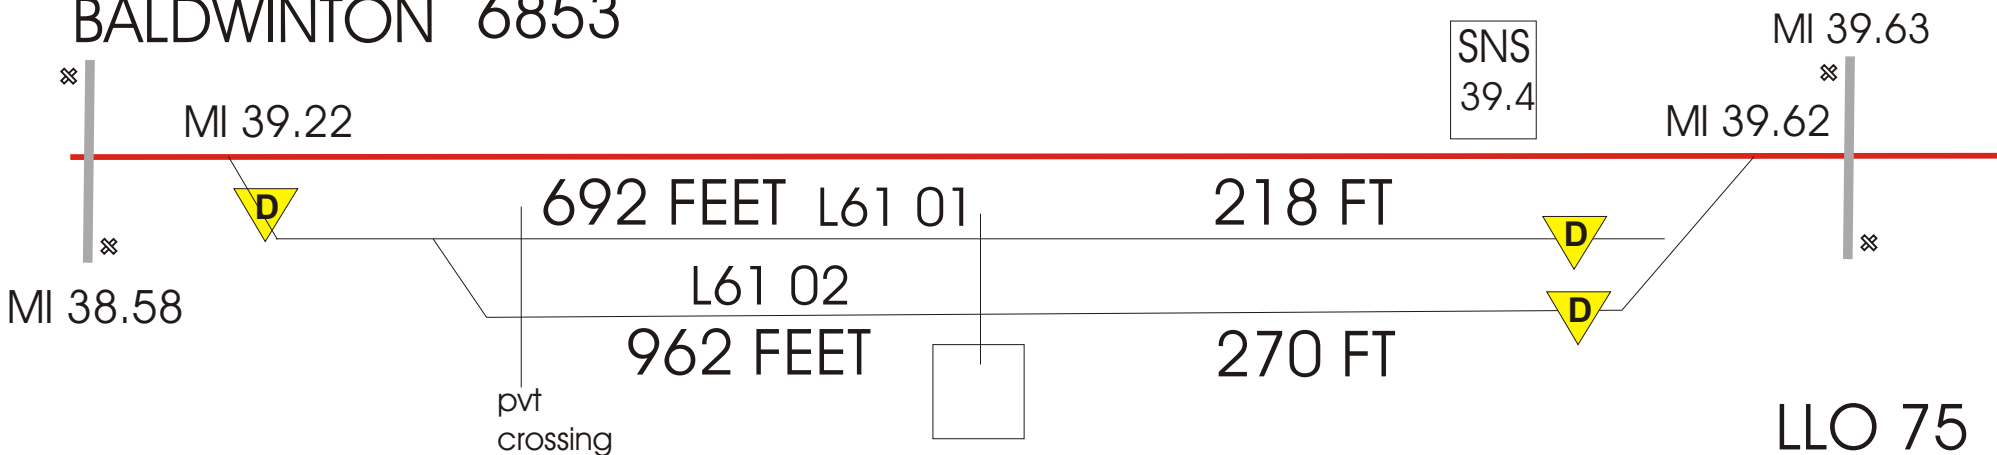

**SASKATCHEWAN  
SERVICE AREA  
LLOYDMINSTER**

**Sub.**

**CANADIAN  
PACIFIC  
RAILWAY**

**THACKERY  
6846**

**ROCKHAVEN  
6848**

**SASKATCHEWAN  
SERVICE AREA  
LLOYDMINSTER  
Sub.**

**CANADIAN  
PACIFIC  
RAILWAY**

North

**CUTKNIFE 6851**

**BALDWINTON 6853**

**SASKATCHEWAN  
SERVICE AREA  
LLOYDMINSTER  
Sub.**

**NEILBURG 6856**

**MARSDEN 6857**

**SASKATCHEWAN  
SERVICE AREA  
LLOYDMINSTER  
Sub.**

**CANADIAN  
PACIFIC  
RAILWAY**

**LONEROCK 6861**

**THREE CITIES**

**LLO 77**

**SASKATCHEWAN  
SERVICE AREA  
LLOYDMINSTER  
Sub.**