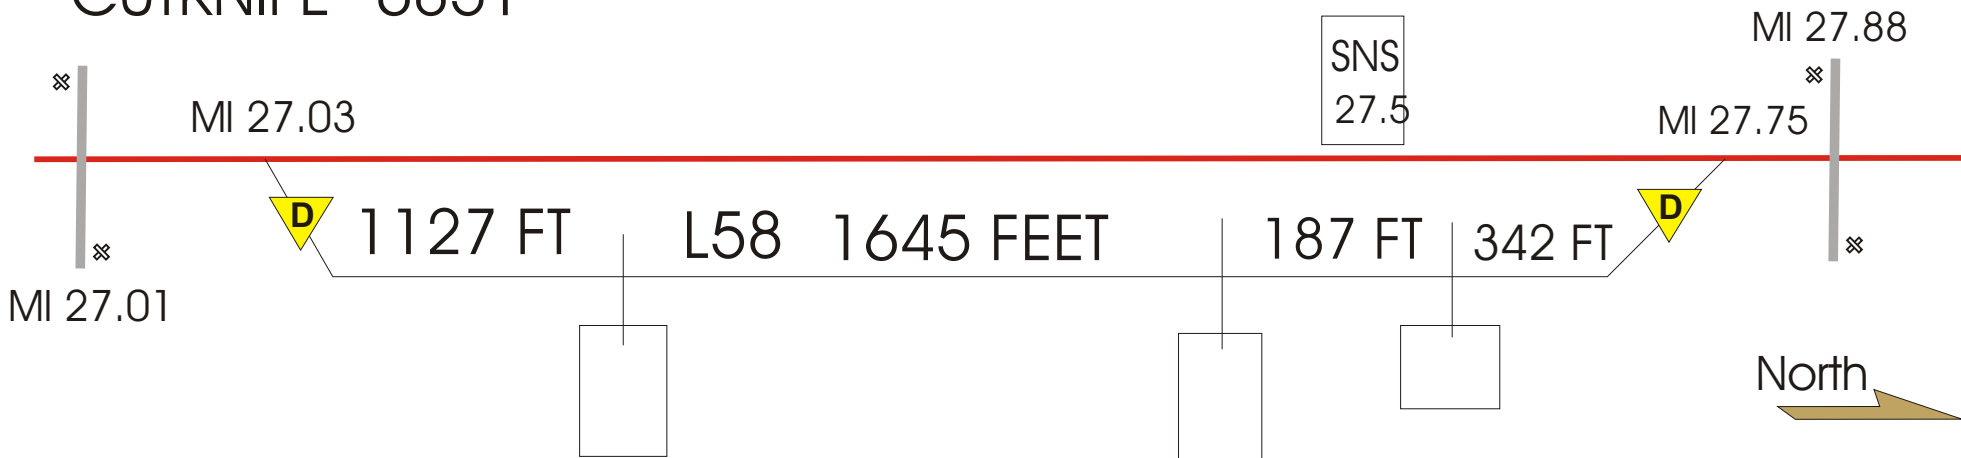

**SASKATCHEWAN  
SERVICE AREA  
LLOYDMINSTER**

**Sub.**

**CANADIAN  
PACIFIC  
RAILWAY**

**THACKERY  
6846**

**ROCKHAVEN  
6848**

**SASKATCHEWAN  
SERVICE AREA  
LLOYDMINSTER  
Sub.**

**CANADIAN  
PACIFIC  
RAILWAY**

North

**CUTKNIFE 6851**

**BALDWINTON 6853**

**SASKATCHEWAN  
SERVICE AREA  
LLOYDMINSTER  
Sub.**

**NEILBURG 6856**

**MARSDEN 6857**

**SASKATCHEWAN  
SERVICE AREA  
LLOYDMINSTER  
Sub.**

**CANADIAN  
PACIFIC  
RAILWAY**

**LONEROCK 6861**

**THREE CITIES**

**LLO 77**

**SASKATCHEWAN  
SERVICE AREA  
LLOYDMINSTER  
Sub.**