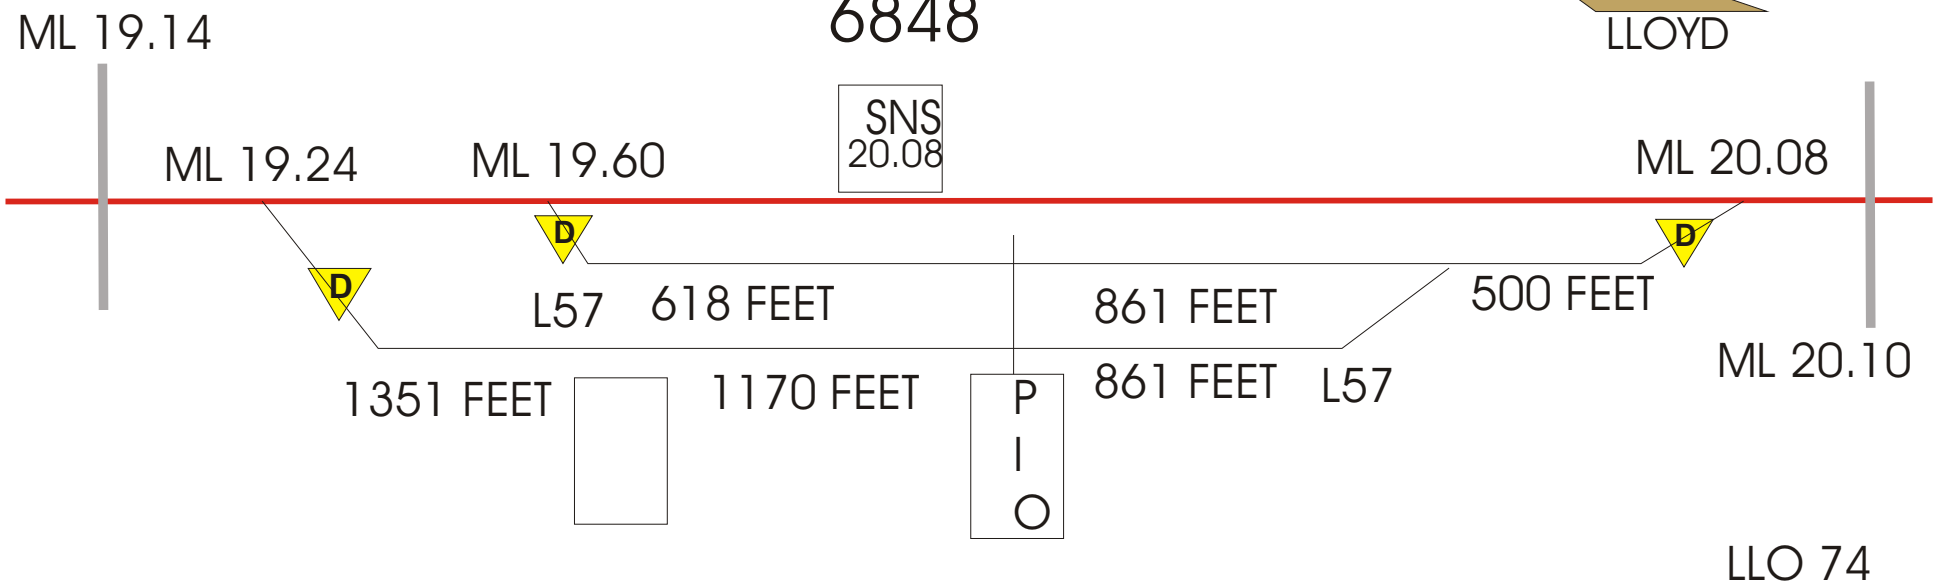

**SASKATCHEWAN  
SERVICE AREA  
LLOYDMINSTER**

**Sub.**

**CANADIAN  
PACIFIC  
RAILWAY**

**THACKERY  
6846**

**ROCKHAVEN  
6848**

**SASKATCHEWAN  
SERVICE AREA  
LLOYDMINSTER  
Sub.**

**CANADIAN  
PACIFIC  
RAILWAY**

**LONEROCK 6861**

**THREE CITIES**

**LLO 77**

**SASKATCHEWAN  
SERVICE AREA  
LLOYDMINSTER  
Sub.**