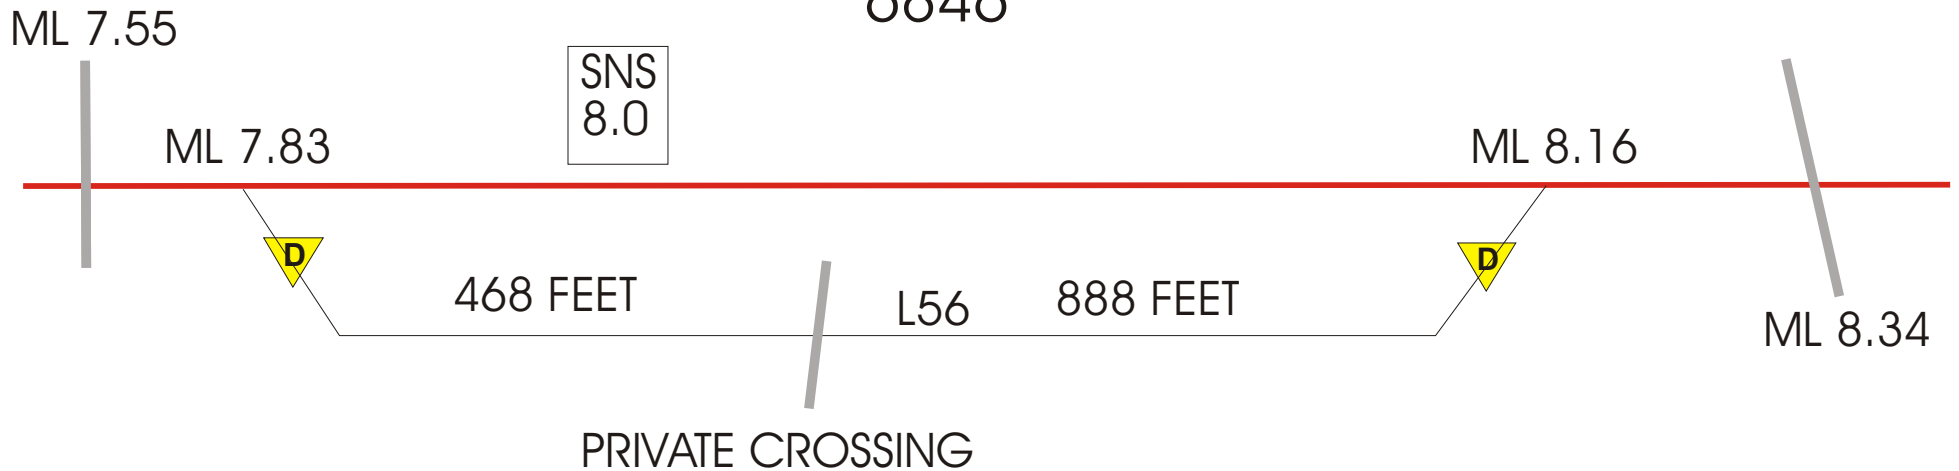

**SASKATCHEWAN  
SERVICE AREA  
LLOYDMINSTER**

**Sub.**

**CANADIAN  
PACIFIC  
RAILWAY**

**THACKERY  
6846**

**ROCKHAVEN  
6848**

**SASKATCHEWAN  
SERVICE AREA  
LLOYDMINSTER  
Sub.**

**CANADIAN  
PACIFIC  
RAILWAY**