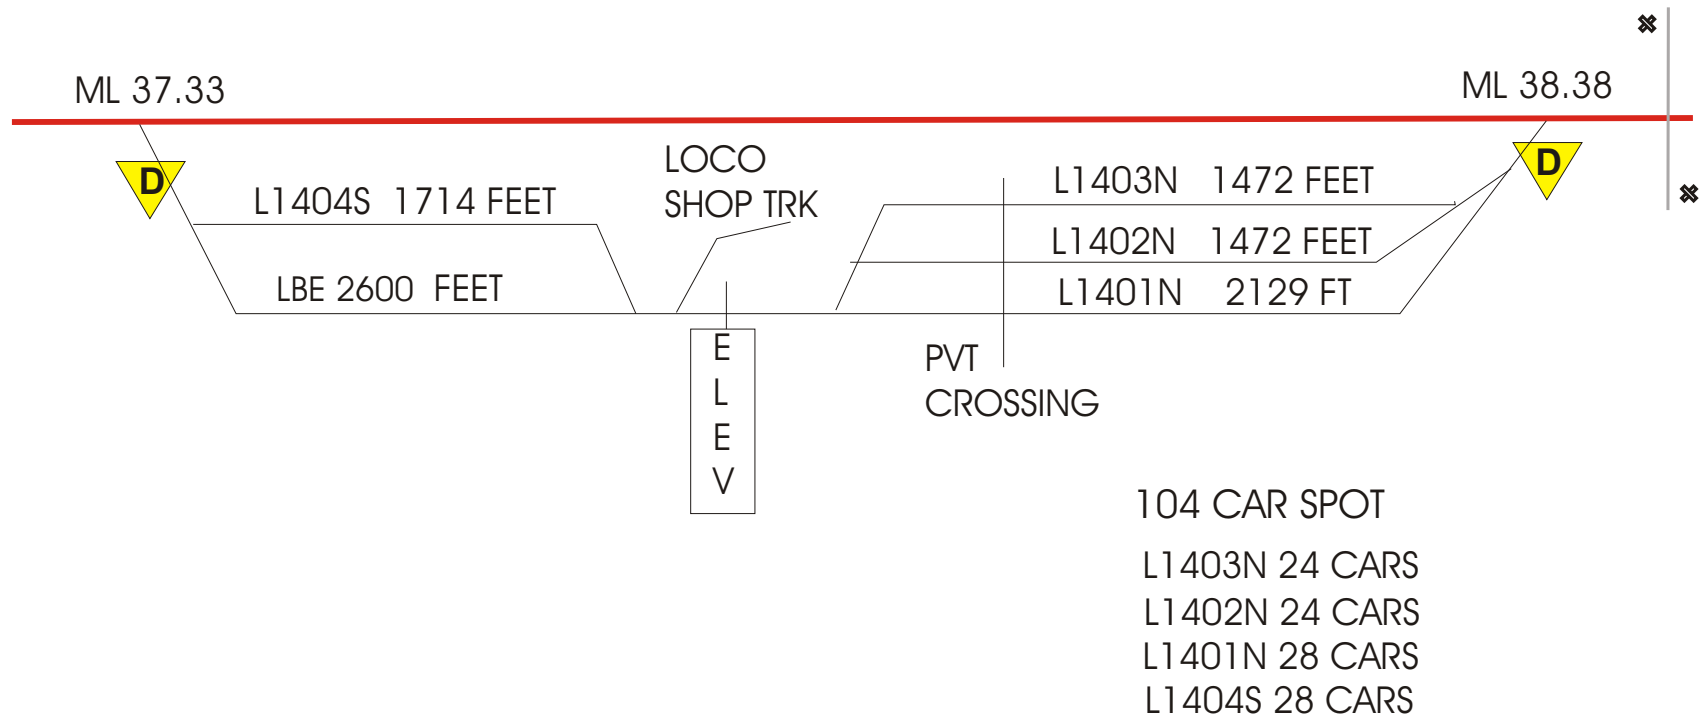

SASKATCHEWAN
SERVICE AREA
REFORD Sub.

BRASS 6814
LOUIS DREYFUS

**CANADIAN
PACIFIC
RAILWAY**

NORTH
TO WILKIE

REF 80

SASKATCHEWAN
SERVICE AREA
REFORD Sub.

TRAMPING LAKE 6917

**CANADIAN
PACIFIC
RAILWAY**