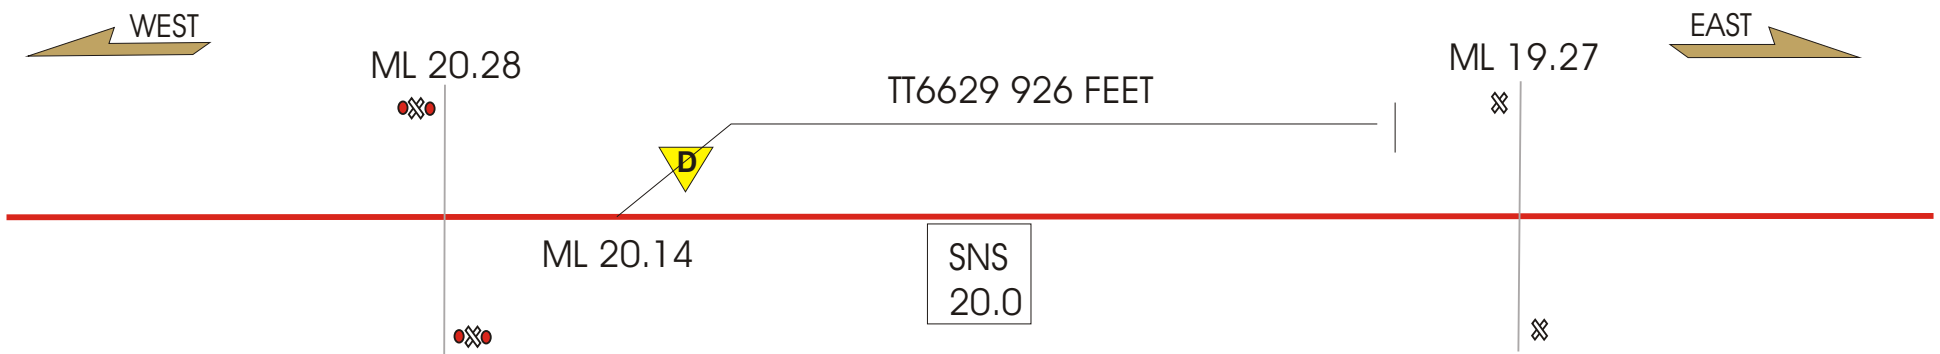

**SASKATCHEWAN  
SERVICE AREA  
WHITE FOX SUB**

**CANADIAN  
PACIFIC  
RAILWAY**

**WHITE FOX 6627**

**GARRICK 6629**

WHI 100

**SASKATCHEWAN**  
**SERVICE AREA**  
**WHITE FOX SUB**

**CANADIAN  
PACIFIC  
RAILWAY**