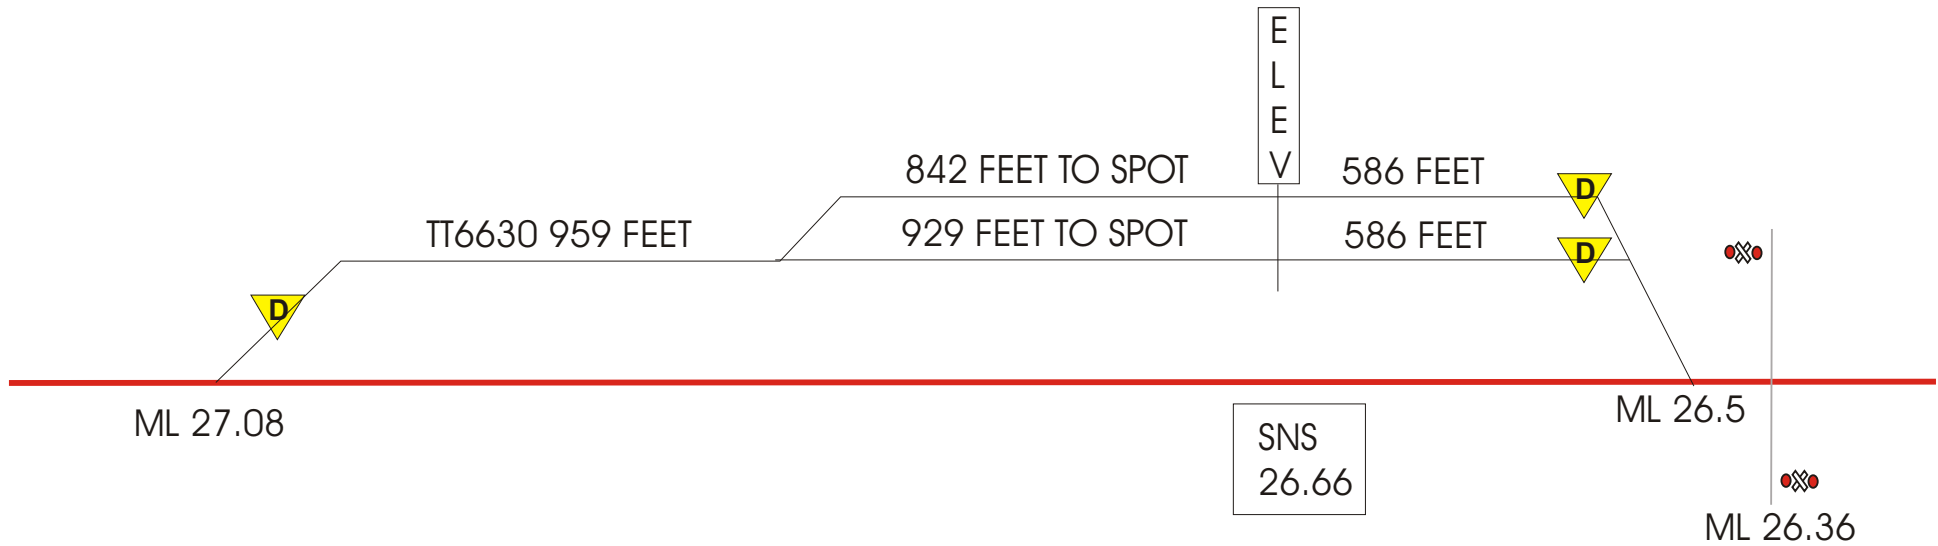

SASKATCHEWAN
SERVICE AREA
WHITE FOX SUB

**CANADIAN
PACIFIC
RAILWAY**

CHOICELAND 6630

WHI 101