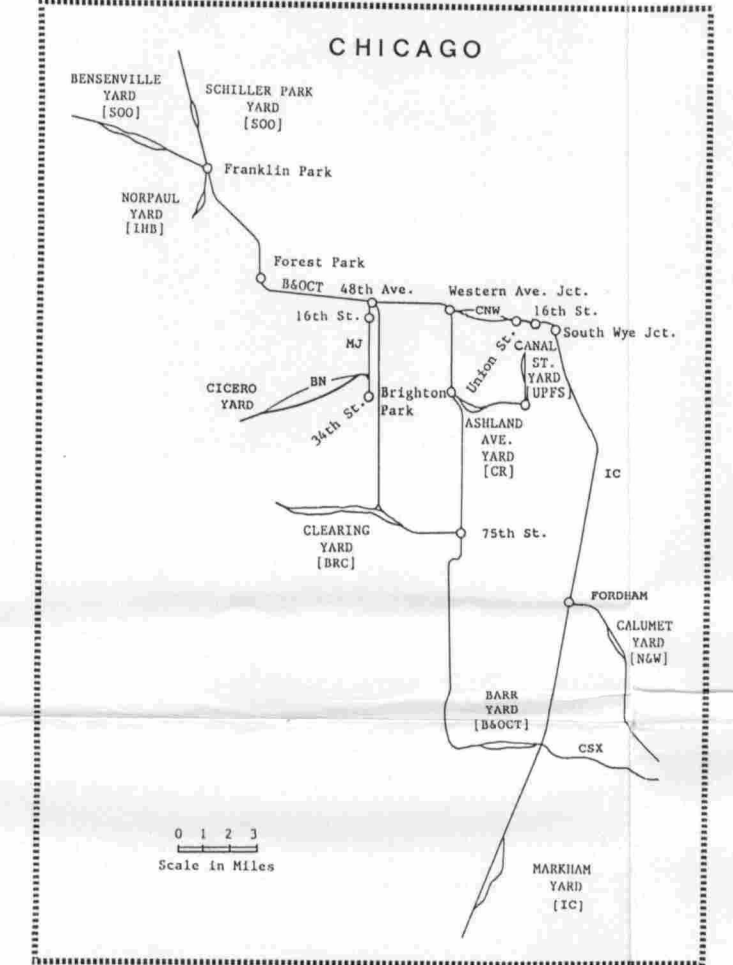

MINNEAPOLIS/
ST. PAUL
CONNECTIONS WITH
ALL CARRIERS

SAULT STE. MARIE
CONNECTIONS WITH
ALL CARRIERS

Major Connections

CONNECTING RAILROAD	Chicago	Green Bay	Minneapolis/St. Paul	Sault Ste. Marie	Superior	Wisconsin Rapids	Other
Algoma Central*	*						
Atchison, Topeka & Santa Fe	*						
Baltimore & Ohio Chicago Terminal	*						
Bell Railway Company of Chicago	*						
Burlington Northern	*	*	*	*	*	*	
Canadian Pacific	*						
Chicago, Central & Pacific	*						
Chicago and North Western	*	*	*	*	*	*	Wausau, WI-Hermansville, MI
Chicago Rail Link	*						
Chicago Short Line	*						
Chicago, Southshore and South Bend	*						
Chicago, West Pullman & Southern	*						
Consolidated Rail (Conrail)	*						
CSX Transportation	*						
Duluth, Missabe & Iron Range	*						
Duluth, Winnipeg & Pacific*	*						
Elgin, Joliet and Eastern	*						Leighton, IL
Escañaba & Lake Superior	*	*	*	*	*	*	Pembine, WI
Fox River Valley Railroad	*						Manitowoc-Appleton-Neenah, WI
Gateway Western Railway	*						
Grand Trunk Western*	*						
Green Bay and Western	*	*	*	*	*	*	Plover-Black Creek, WI
Illinois Central	*						
Indiana Harbor Belt	*						
Iowa Interstate	*						
Lake Superior & Ishpeming	*						Eagle Mills, MI
Manufacturers' Junction	*						Tomahawk, WI
Marquette, Tomahawk & Western	*						
Minnesota Commercial	*						
Municipality of East Troy	*						Mukwonago, WI
Nicolet Badger Northern	*						NBRN Jct., WI
Norfolk Southern	*						
Soa Line	*	*	*	*	*	*	
St. Louis Southwestern Northern	*						
Union Pacific	*						
Wisconsin & Calumet	*						Waukesha, WI
Wisconsin & Southern	*						Slinger, WI

* CONNECTIONS WITH CANADIAN NATIONAL
PLANS 2½ AND 3 INTERMODAL SERVICE AT CHICAGO, IL, GREEN BAY, NEENAH AND STEVENS POINT, WI
OVERHEAD LIFT CAPABILITIES AT CHICAGO, GREEN BAY AND NEENAH.

INTERMODAL STEEL WHEEL DELIVERIES TO CONNECTING CARRIERS AT
MINNEAPOLIS/ST. PAUL-DULUTH/SUPERIOR AND SAULT STE. MARIE

REVISED 6-1-90